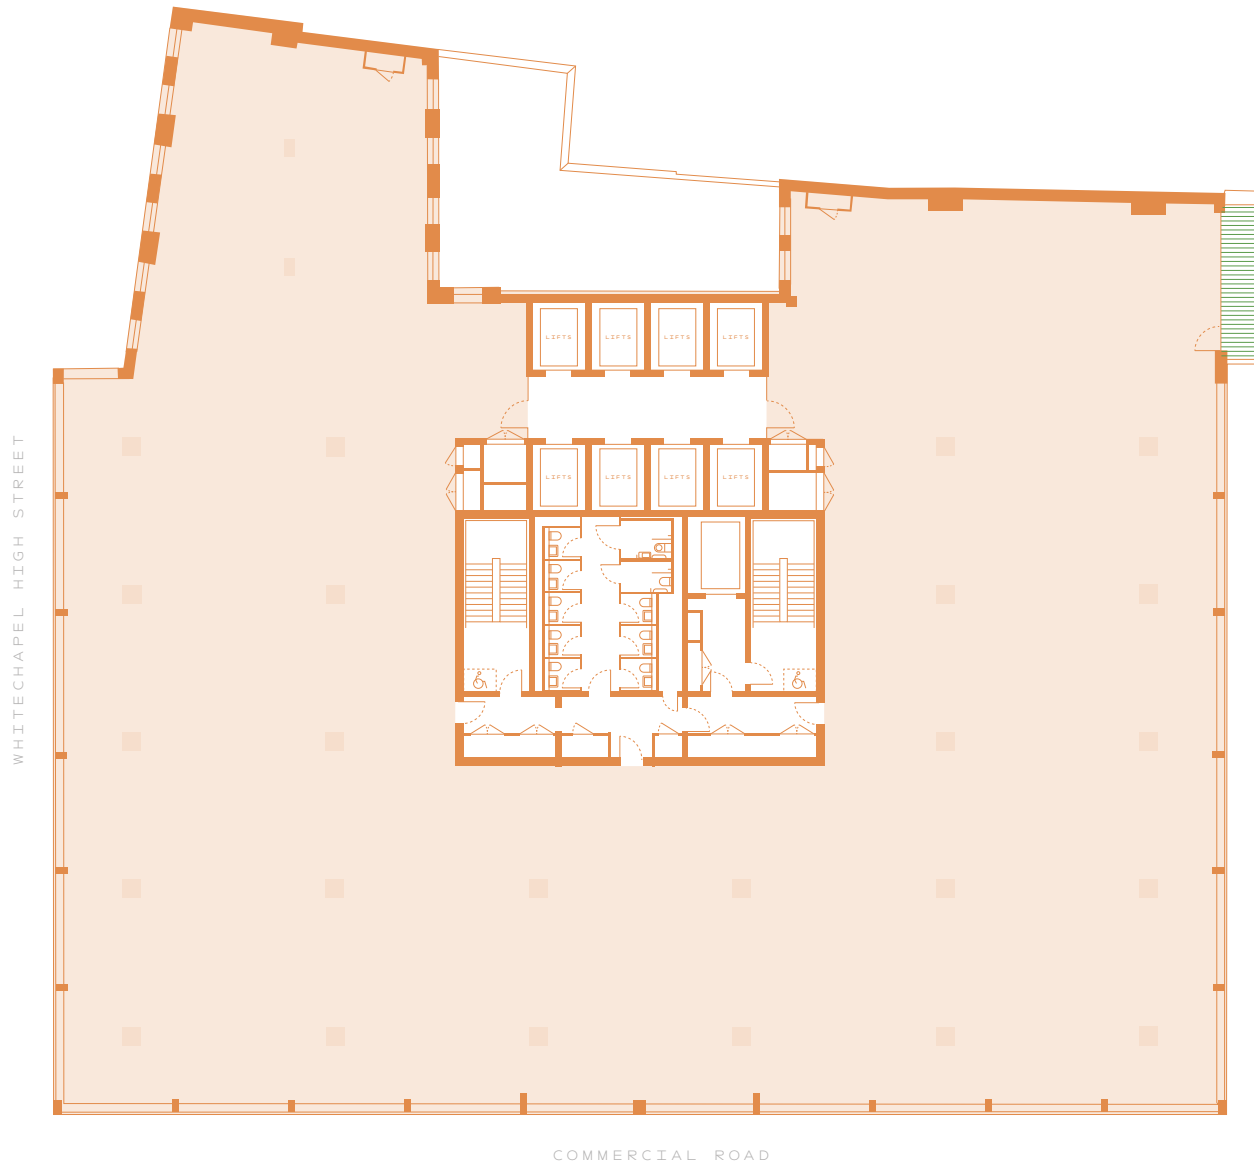

FLOOR TWO
TERRACE

17,061 FT²

1,585 M²

129 FT²

12 M²

Floor plan is not to scale, for illustrative purposes only. May be subject to change.

- Core 
- Office 
- Terrace 