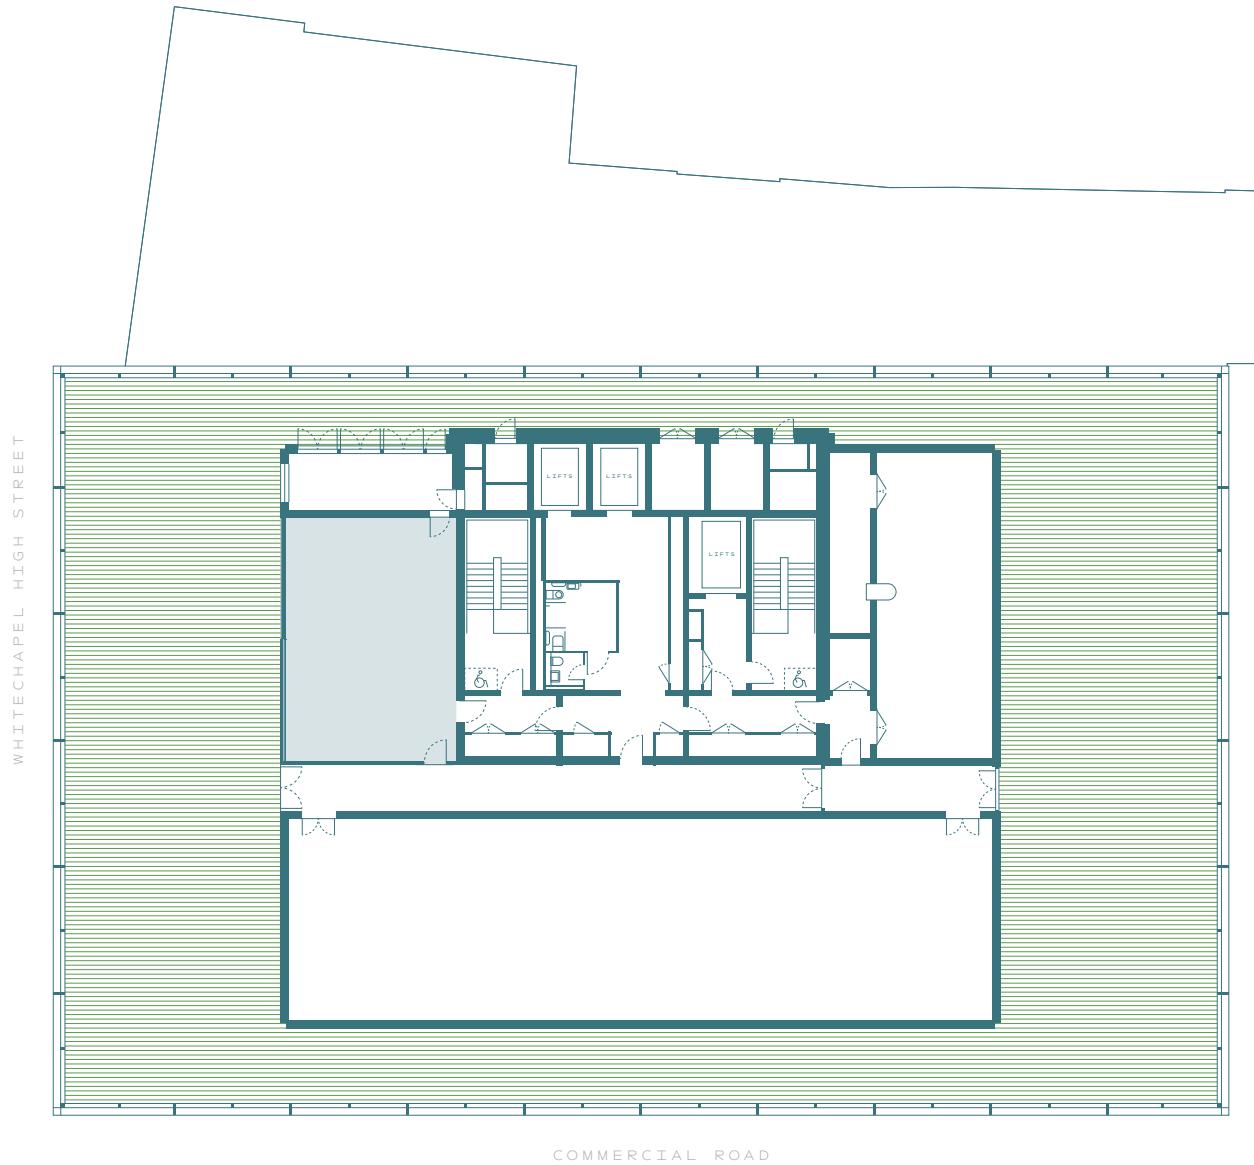

FLOOR TWELVE
TERRACE

8,320 FT²

773 M²

Floor plan is not to scale, for illustrative purposes only. May be subject to change.

- Core 
- Amenity 
- Terrace 