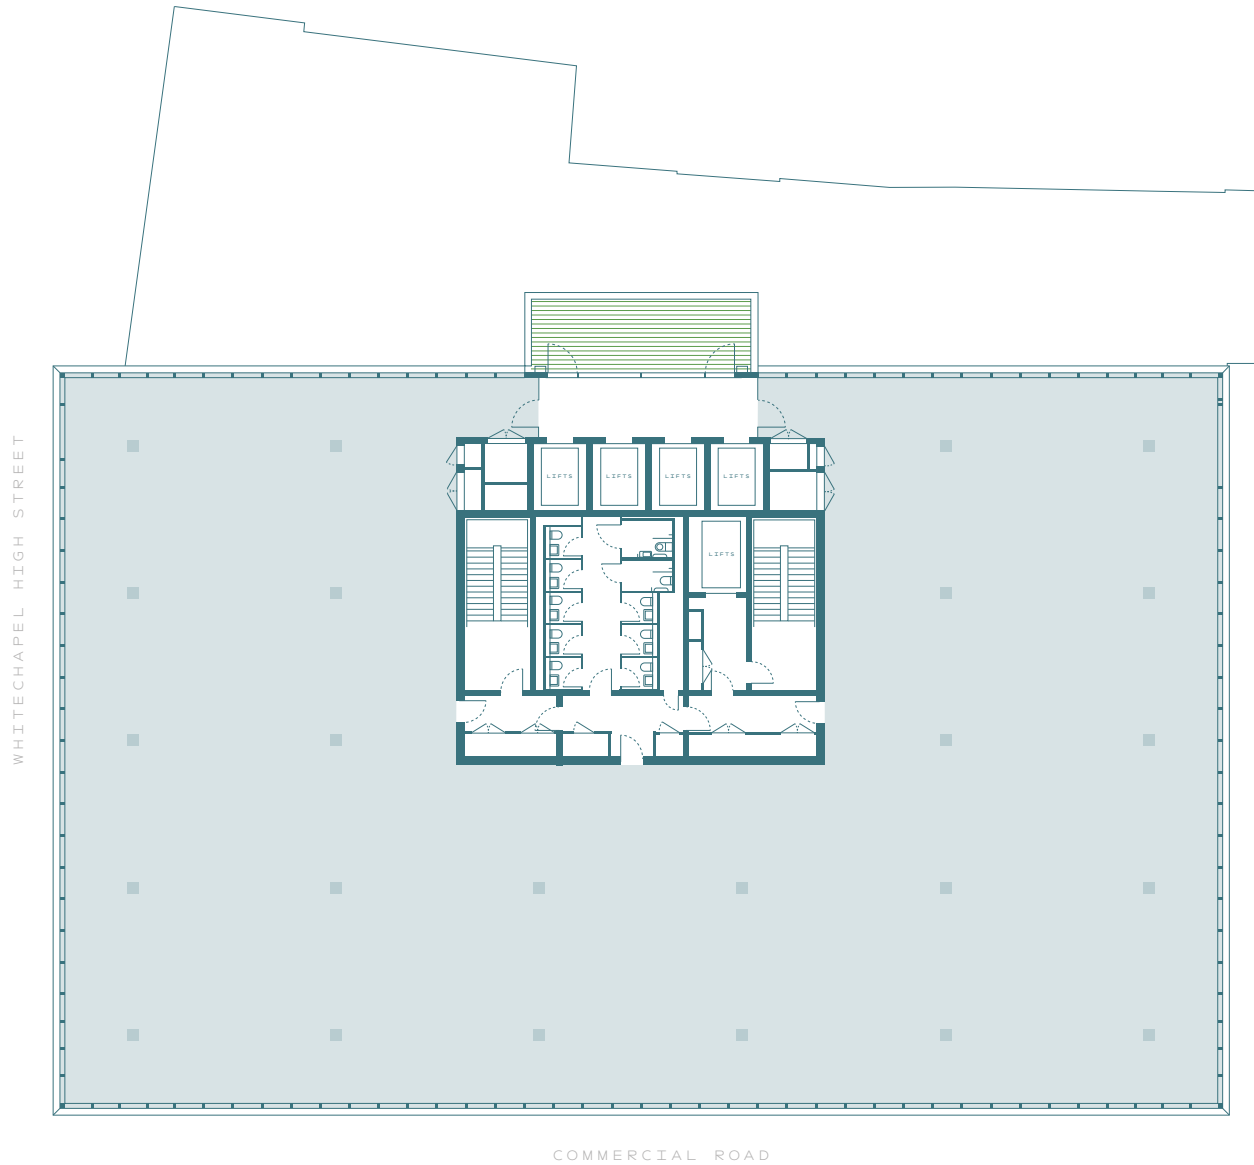

FLOOR EIGHT-ELEVEN
TERRACE

13,821 FT²
301 FT²

1,284 M²
28 M²

- Core 
- Office 
- Terrace 

Floor plan is not to scale, for illustrative purposes only. May be subject to change.